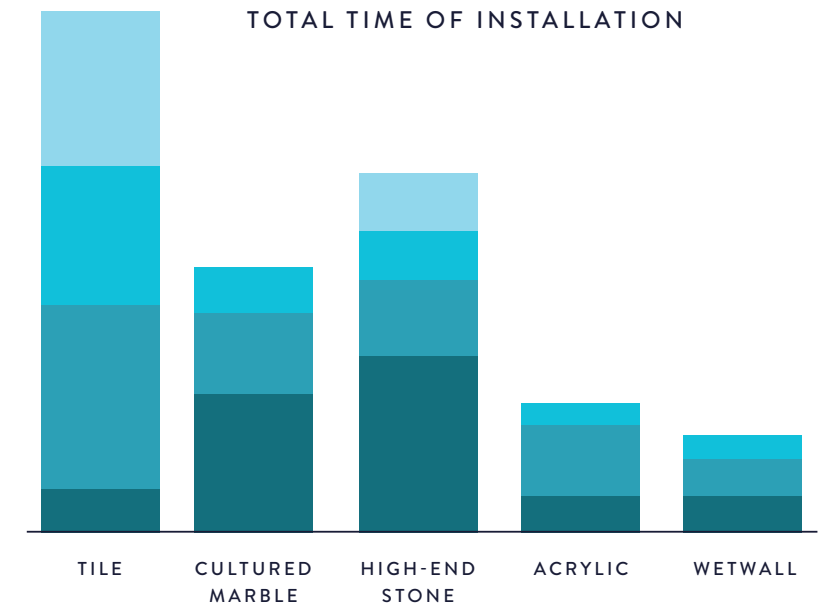

COMPLICATED INSTALLATION PROCESS

HARD-TO-CLEAN GROUT

LOTS OF HEAVY MATERIALS

EASILY INSTALLS IN A SNAP

NO GROUT, NO PROBLEM

LARGE YET LIGHTWEIGHT WALL PANELS

AT YOUR DOOR IN 2 WEEKS, IN THE BATHROOM IN 2.5 HOURS.

- GROUT TIME
- CURE / SEALANT TIME
- INITIAL INSTALL TIME
- DELIVERY TO JOB SITE

TOTAL TIME OF INSTALLATION