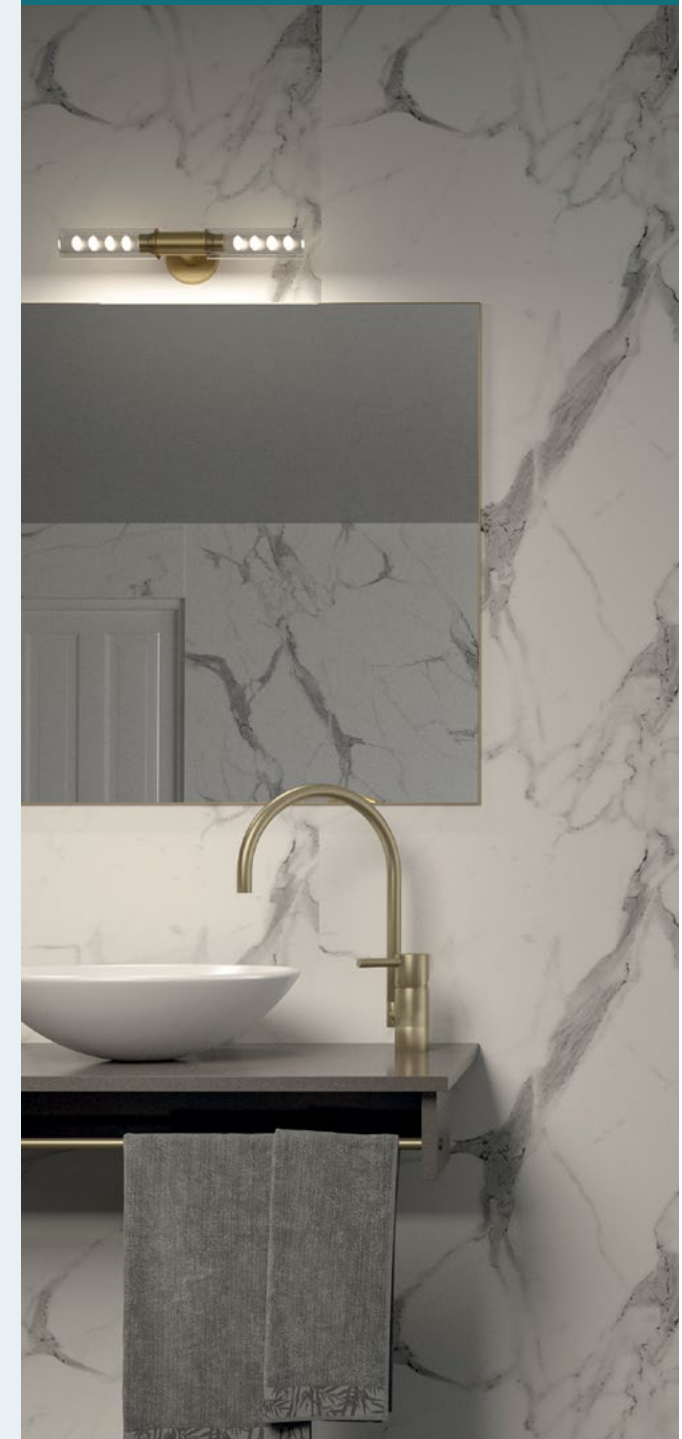

Wing Wall Configurations

BULLNOSE EDGE + FLAT EDGE

The Bullnose Edge is perfect for wing wall or terminating walls.

Utility Wall Configurations

TONGUE EDGE + GROOVE EDGE

This most flexible panel is used when you want to continue the design beyond the single-panel widths.

BULLNOSE EDGE + BULLNOSE EDGE

With two Bullnose Edges, this is the ideal panel to feature behind a free-standing bathtub or a stand-alone wall.

Panel Sizes

WIDTH
8" - 60"

HEIGHT
72" & 96"

Wow... luxe finishing touches, too?