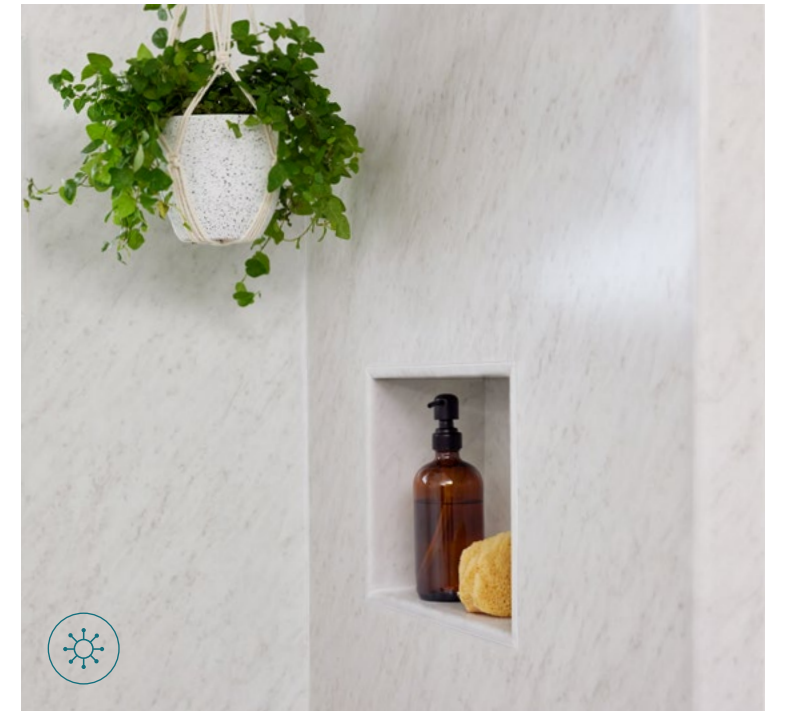

AEON™ Enhanced Scratch- & Scuff-Resistant Performance Technology keeps walls durable & protected.

Withstands spills & splatters, plus inhibits the growth of stain- & odor-causing mold, mildew and bacteria.