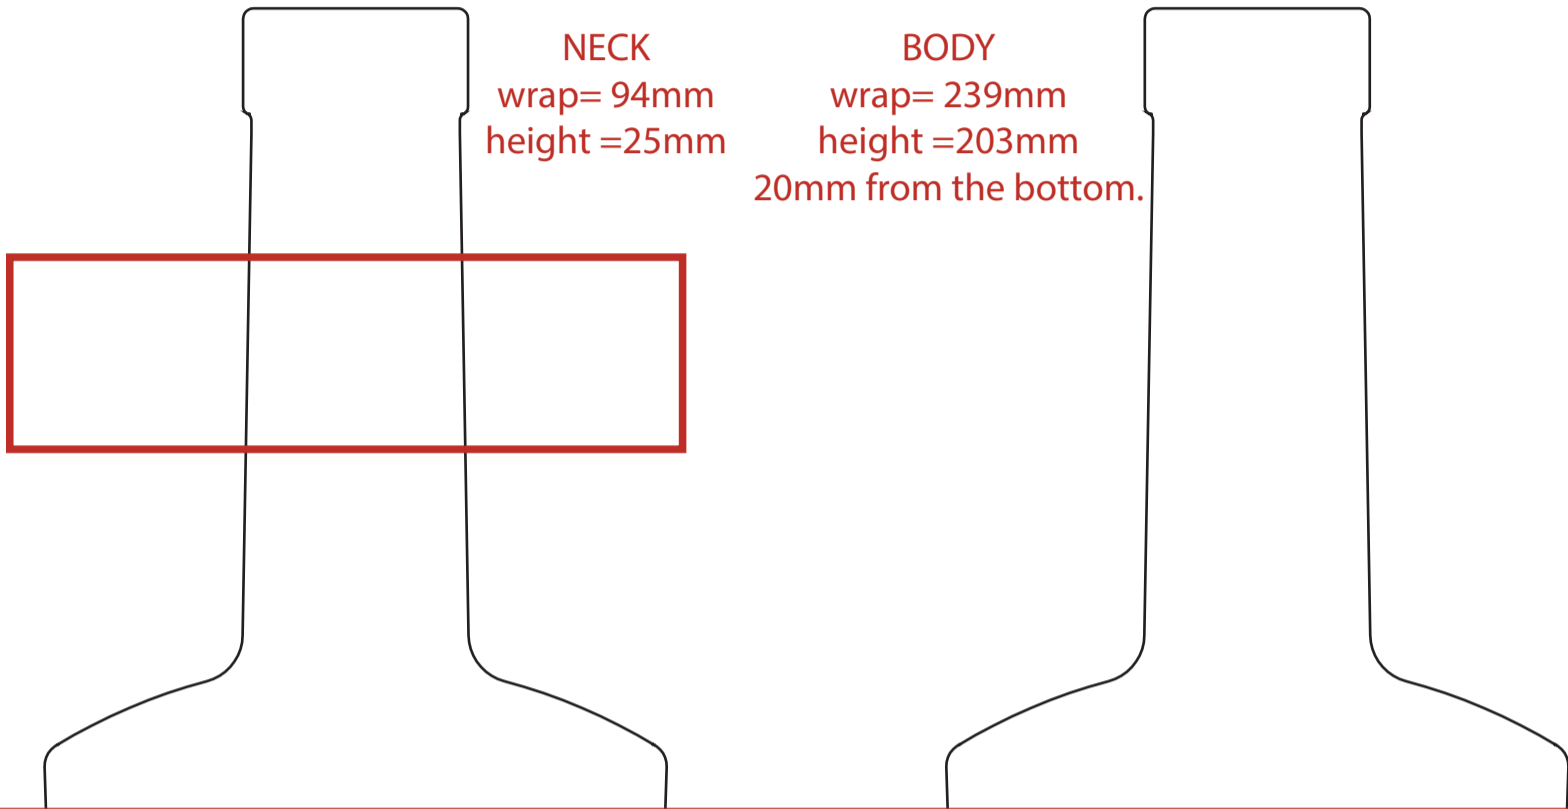

UNIVERSAL PACKAGING

EST. 1985

750ml Las Vegas

Design must be within red rectangle.
Red rectangle may move from side to side
but not up and down.

NECK
wrap= 94mm
height =25mm

BODY
wrap= 239mm
height =203mm
20mm from the bottom.