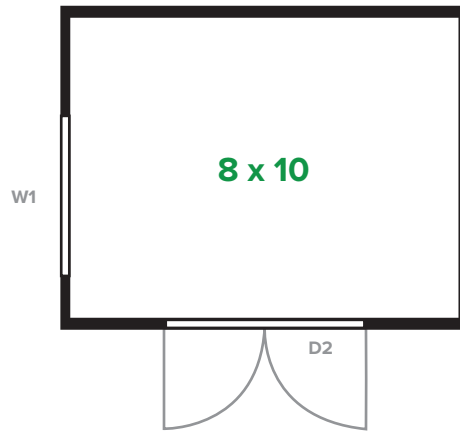

Three Options To Choose From

INshed