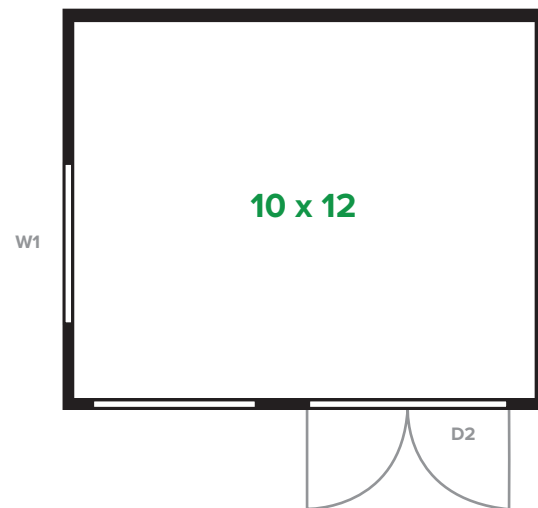

## INshed **XL**

- Available Sizes: 8x10, 8x12
- Four Season Insulated
- Electric Heat and AC
- White Interior Ship-lap

- Windows: One 4ft x 4ft
  - Full Motion Slider
  - Double Thermal Insulated LowE Glass