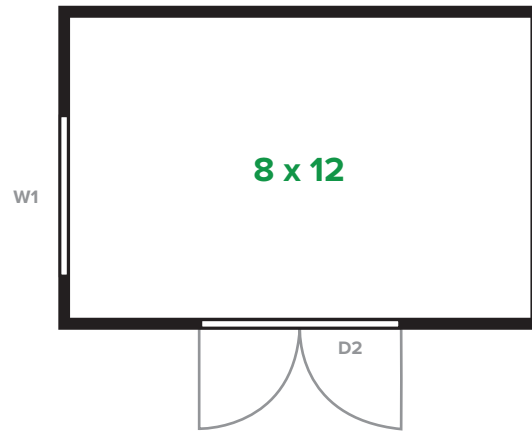

Three Options To Choose From

INshed

INshed

INshed **Elite**