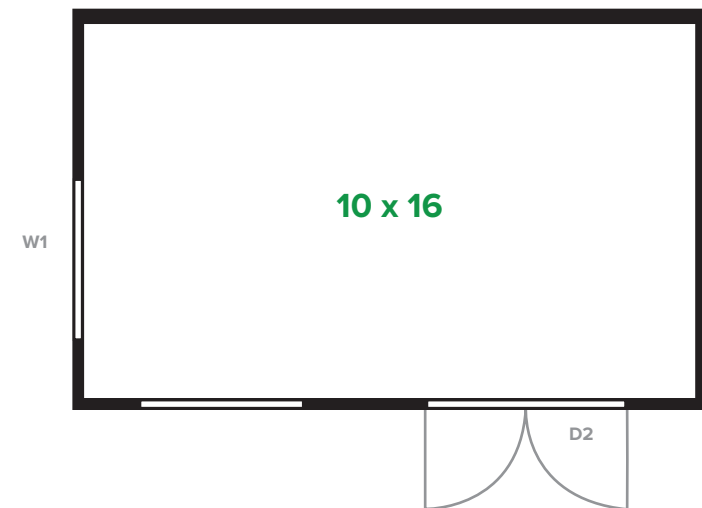

## INshed **XL**

- Available Sizes: 8x10, 8x12
- Four Season Insulated
- Electric Heat and AC
- White Interior Ship-lap

- Windows: One 4ft x 4ft
  - Full Motion Slider
  - Double Thermal Insulated LowE Glass