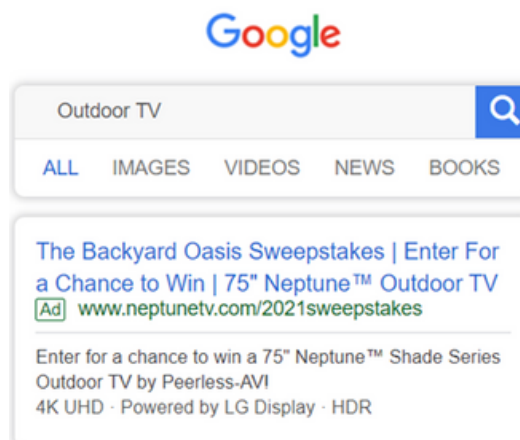

Paid Digital Advertising - Social Media + Google