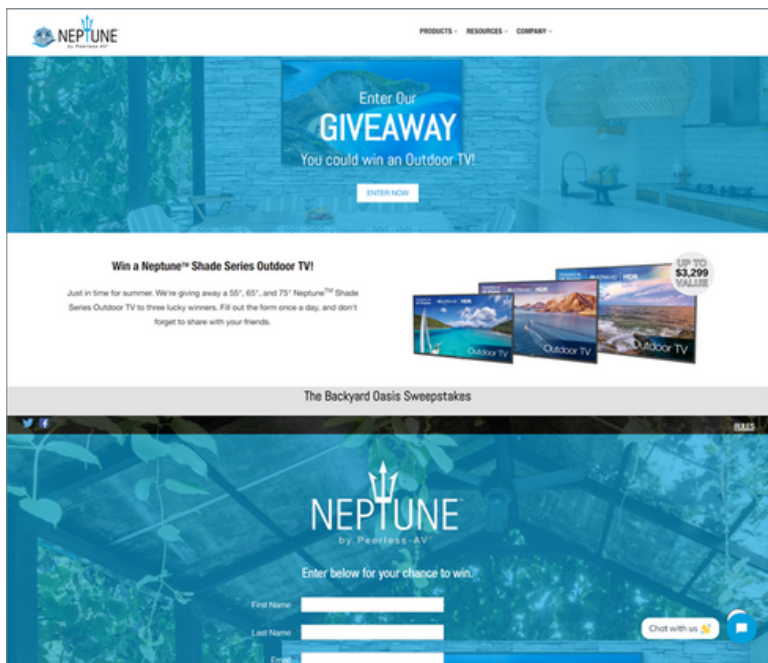

UI SUPPLIES

Seen in: Connected Design, Residential Systems, Residential Tech Today, CE Pro, and more.

Sweepstakes

The Backyard Oasis Sweepstakes

Details

- Sweepstakes Dates: March - May 2021
- Prizes: 55", 65" & 75" Neptune Outdoor TVs
- Total Winners: Three
- Allowed Entries: One per day
- Total Entries: 240,000